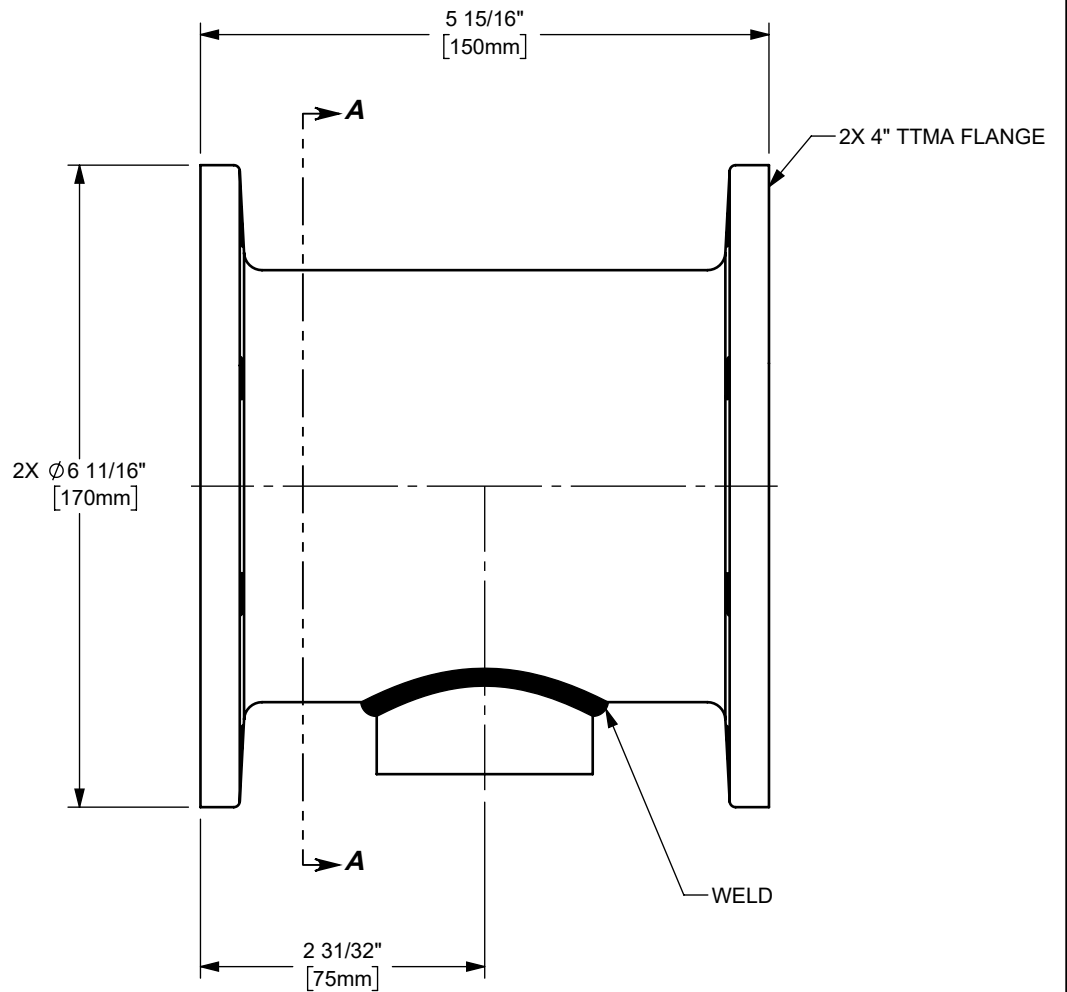

The Right Connection™

dixonvalve.com

PROPRIETARY AND CONFIDENTIAL

This drawing is owned by Dixon Valve & Coupling Co. and shall be returned upon demand. It is loaned on condition that it shall not be copied or reproduced or submitted to others without the owners consent. In accepting it subject to this condition the recipient further agrees that this drawing or any design detail or concept disclosed herein shall not be used in any way detrimental to or in competition with the owner. If the recipient does not agree to the terms of this agreement they shall return this drawing immediately. The information contained in this drawing is subject to change without notice.

DO NOT SCALE THIS DRAWING

DIXON **U.S.A.**

THE RIGHT CONNECTION™

TITLE:
4" TTMA FLANGE EXTENSION W/ 1 1/2" FNPT PORT

MATERIAL:
ALUMINUM

PART NUMBER:
TETF4ALFP150