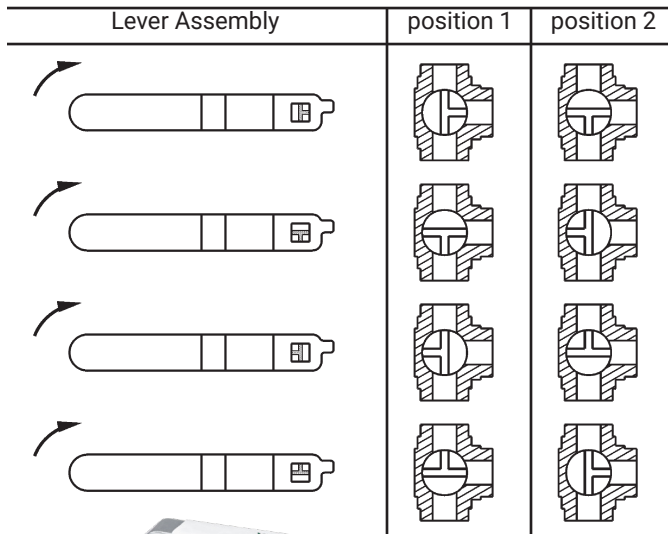

3-Way Brass Diverting Lead Free Ball Valves – T Flow

Female NPT x Female NPT x Female NPT

Features

- Blow-out proof stem
- Adjustable stem packing

Specifications

- Maximum temperature: **366°F (186°C)**
- Pressure rating: **400 PSI WOG; 100 PSI saturated steam**

Materials

- Chrome plated brass ball
- PTFE seats, seals, and thrust washer

Size	Port	Brass Part #
1/2"	standard	LFV50DTW
3/4"		LFV75DTW
1"		LFV100DTW
1-1/4"		LFV125DTW
1-1/2"		LFV050DTW
2"		LFV200DTW

NOTE: 1/4 turn handle can be adjusted to any orientation. Notches on the valve stem reflect the three openings on the ball.

WARNING: For safety reasons, due to differences in dimensions and tolerances, do not interchange other manufacturer's products with Dixon products.

3-Way Diverting Ball Valves – L Flow

Female NPT x Female NPT x Female NPT

Specification

- Pressure rating: **400 PSI CWP**

Size	Port	Bronze Part #
1/2"	full	BBV50TW ¹
3/4"	standard	BBV75TW
1"		BBV100TW

¹ Carbon steel handle and nut with vinyl sleeve

Features

- Blow-out proof stem
- Adjustable packing gland
- Locking handle