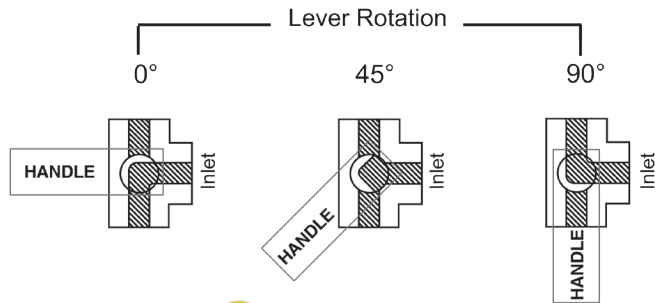

3-Way Brass Diverting Lead Free Ball Valves – T Flow

Female NPT x Female NPT x Female NPT

Features

- Blow-out proof stem
- Adjustable stem packing

Specifications

- Maximum temperature: **366°F (186°C)**
- Pressure rating: **400 PSI WOG; 100 PSI saturated steam**

Materials

- Chrome plated brass ball
- PTFE seats, seals, and thrust washer

Size	Port	Brass Part #
1/2"	standard	LFV50DTW
3/4"		LFV75DTW
1"		LFV100DTW
1-1/4"		LFV125DTW
1-1/2"		LFV050DTW
2"		LFV200DTW

NOTE: 1/4 turn handle can be adjusted to any orientation. Notches on the valve stem reflect the three openings on the ball.

WARNING: For safety reasons, due to differences in dimensions and tolerances, do not interchange other manufacturer's products with Dixon products.

3-Way Diverting Ball Valves – L Flow

Female NPT x Female NPT x Female NPT

Specification

- Pressure rating: **400 PSI CWP**

Size	Port	Bronze Part #
1/2"	full	BBV50TW ¹
3/4"	standard	BBV75TW
1"		BBV100TW

¹ Carbon steel handle and nut with vinyl sleeve

Features

- Blow-out proof stem
- Adjustable packing gland
- Locking handle