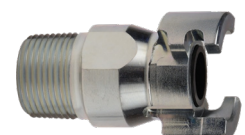

### Dix-Lock® Couplers

Body Size	Thread	Required Case Qty	Part #
1/2"	3/4" barb	5	4NS6
Body Size	Thread	Required Case Qty	Part #
1/2"	3/4"-14 M-NPTF	5	4NM6
Body Size	Thread	Required Case Qty	Part #
1/2"	3/4"-14 F-NPTF	5	4NF6

### Dix-Lock Plugs

Body Size	Thread	Required Case Qty	Part #
1/2"	3/4"-14 F-NPTF	5	N4F6
Body Size	Thread	Required Case Qty	Part #
1/2"	3/4" barb	5	N4S6-LS
Body Size	Thread	Required Case Qty	Part #
1/2"	3/4" M-NPTF	5	N4M6-LS

### Dual-Lock Couplers

Body Size	Thread	Required Case Qty	Part #
1/2"	3/4" barb	5	4PS6
Body Size	Thread	Required Case Qty	Part #
1/2"	3/4" M-NPTF	5	4PM6
Body Size	Thread	Required Case Qty	Part #
1/2"	3/4" F-NPTF	5	4PF6

### Dual-Lock Plug

Body Size	Thread	Required Case Qty	Part #
1/2"	3/4" M-NPTF	5	P4M6

NOTE: Products placed in blue plastic bin with label.