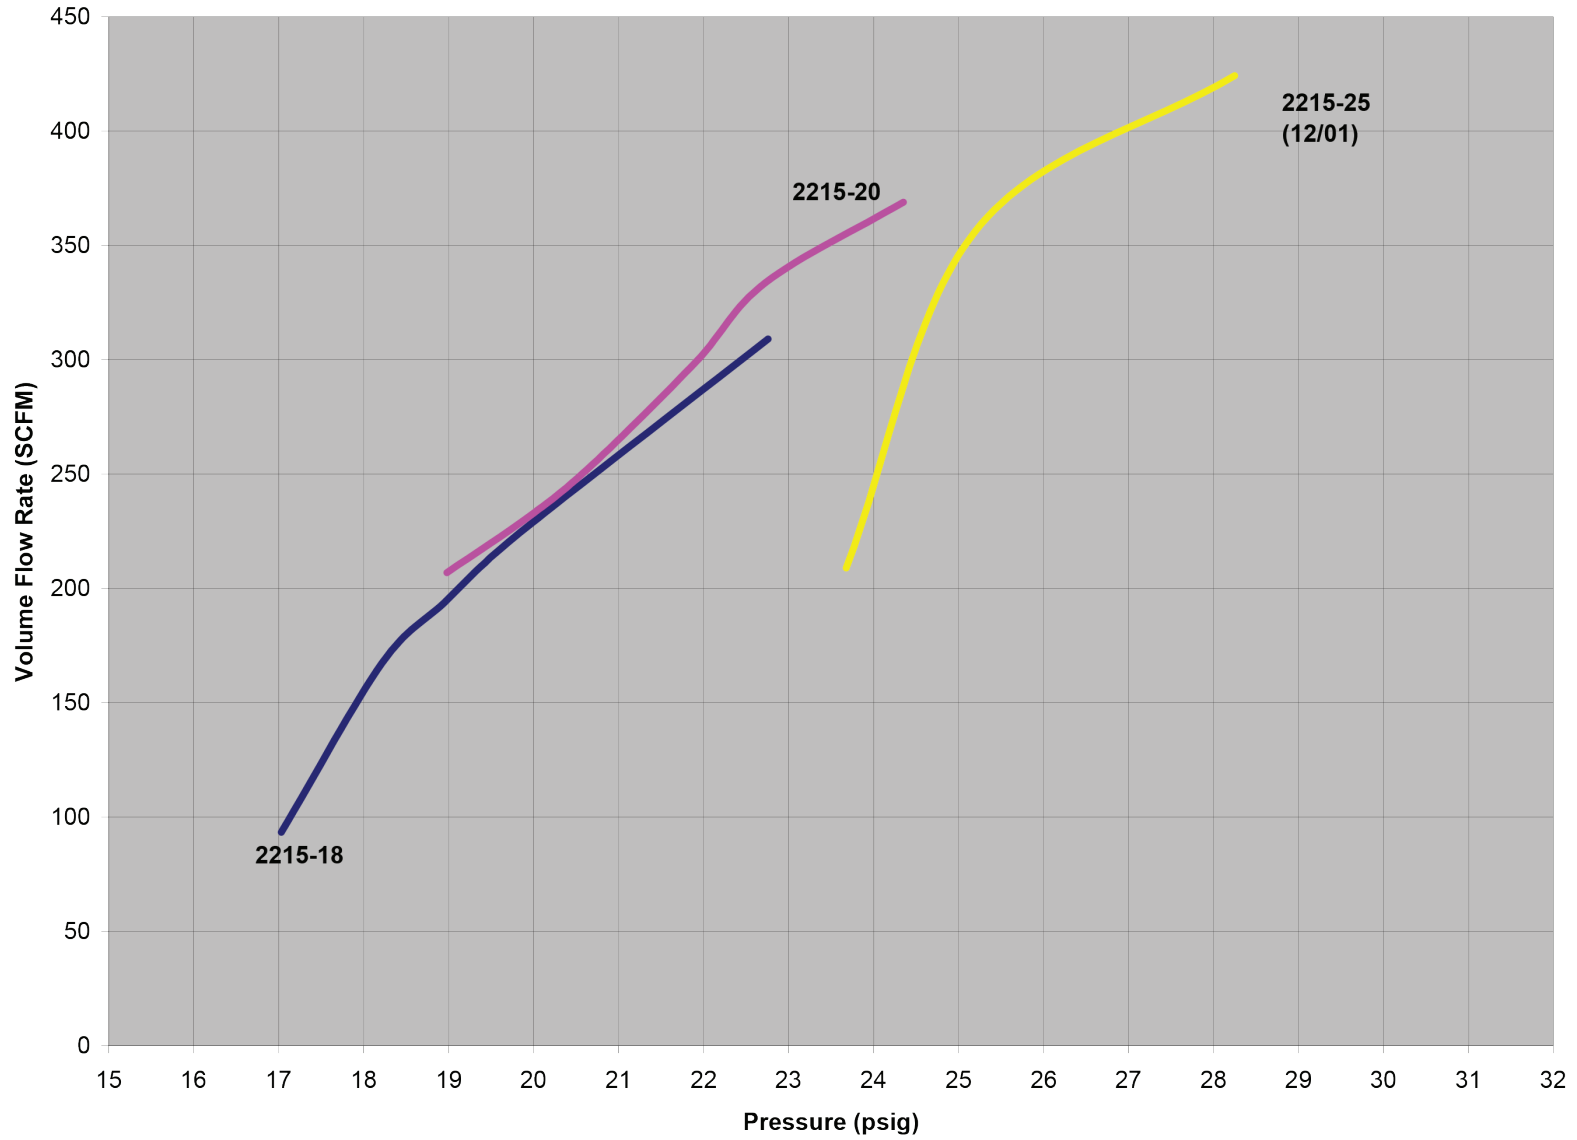

The Right Connection®

2215 Pressure Relief Valve - Flow Rate Vs Pressure

Dixon Bayco

800 High Street • Chestertown, MD 21620

ph 800.355.1991 • fx 800.283.4966

dixonvalve.com